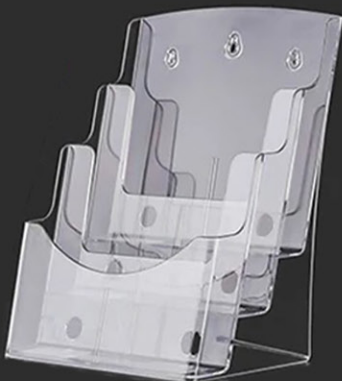

A4 FLYER HOLDER

Code No : FA4-3
Size : A4 (3 Steps)
Material : Acrylic
Price :